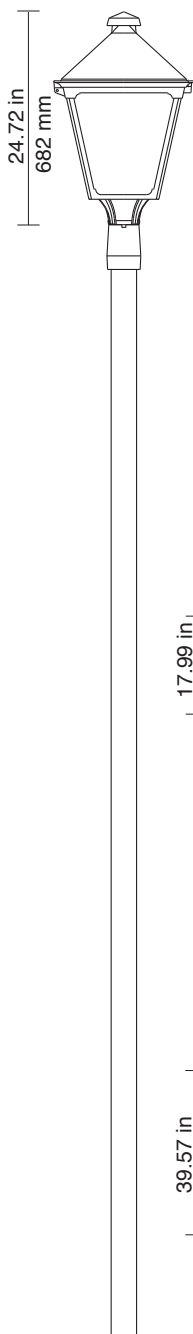

A413.2 aluminum alloy is used for strength, resistance to corrosion and reduced weight. Seven stage chromate surface treatment provides a permanent bond between metal and UV resistant polyester coating. 304, 316 stainless steel hardware Meets or exceeds UL 1598 for wet location. Call Barbican Architectural Products for details.

Combine your project with other similar designs in different sizes.

I1
EPA: 1.61 sq. ft.
Weight: 19.84 lbs.

- Boulevard
- Avenue
- Classic
- Torino
- Village
- City

G1/A
EPA: 2.26 sq. ft.
Weight: 30.84 lbs.

G1/F
EPA: 2.26 sq. ft.
Weight: 30.84 lbs.

I1-G6/F
EPA: 2.15 sq. ft.
Weight: 34.05 lbs.

G6/A
EPA: 2.15 sq. ft.
Weight: 31.84 lbs.

G6/F
EPA: 2.15 sq. ft.
Weight: 31.84 lbs.

I2-G1/A
EPA: 4.52 sq. ft.
Weight: 57.68 lbs.

I2-G6/F
EPA: 4.30 sq. ft.
Weight: 61.68 lbs.

I2-G6/A
EPA: 4.30 sq. ft.
Weight: 61.68 lbs.

Tenerife

MOUNTING - TENERIFE

G1/A	Ascending from G1 Arm
G1/F	Falling from G1 Arm
G6/A	Ascending from G6 Arm
G6/F	Falling from G6 Arm
I1	Single Post Mount, Post Top
I1-G6/F	Single Post Mount, Falling from G6 Arm
I2-G1/A	Twin Post Mount, Ascending from G1 Arm
I2-G1/F	Twin Post Mount, Falling from G1 Arm
I2-G6/A	Twin Post Mount, Ascending from G6 Arm
I2-G6/F	Twin Post Mount, Falling from G6 Arm