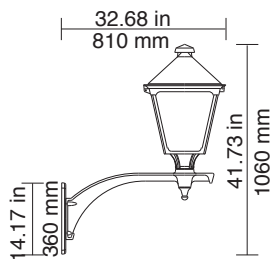

Combine your project with other similar designs in different sizes.

I1
EPA: 1.61 sq. ft.
Weight: 19.84 lbs.

- Boulevard
- Avenue
- Classic
- Torino
- Village
- City

G1/A
EPA: 2.26 sq. ft.
Weight: 30.84 lbs.

G1/F
EPA: 2.26 sq. ft.
Weight: 30.84 lbs.

I1-G6/F
EPA: 2.15 sq. ft.
Weight: 34.05 lbs.

G6/A
EPA: 2.15 sq. ft.
Weight: 31.84 lbs.

G6/F
EPA: 2.15 sq. ft.
Weight: 31.84 lbs.

I2-G1/A
EPA: 4.52 sq. ft.
Weight: 57.68 lbs.

I2-G6/F
EPA: 4.30 sq. ft.
Weight: 61.68 lbs.

I2-G6/A
EPA: 4.30 sq. ft.
Weight: 61.68 lbs.

Tenerife

MOUNTING - TENERIFE

G1/A	Ascending from G1 Arm
G1/F	Falling from G1 Arm
G6/A	Ascending from G6 Arm
G6/F	Falling from G6 Arm
I1	Single Post Mount, Post Top
I1-G6/F	Single Post Mount, Falling from G6 Arm
I2-G1/A	Twin Post Mount, Ascending from G1 Arm
I2-G1/F	Twin Post Mount, Falling from G1 Arm
I2-G6/A	Twin Post Mount, Ascending from G6 Arm
I2-G6/F	Twin Post Mount, Falling from G6 Arm