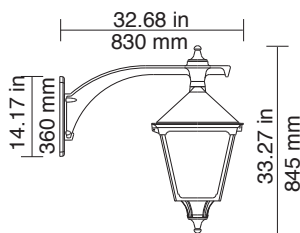

Combine your project with other similar designs in different sizes.

I1
EPA: 1.61 sq. ft.
Weight: 19.84 lbs.

- Boulevard
- Avenue
- Classic
- Torino
- Village
- City

G1/A
EPA: 2.26 sq. ft.
Weight: 30.84 lbs.

G1/F
EPA: 2.26 sq. ft.
Weight: 30.84 lbs.

I1-G6/F
EPA: 2.15 sq. ft.
Weight: 34.05 lbs.

G6/A
EPA: 2.15 sq. ft.
Weight: 31.84 lbs.

G6/F
EPA: 2.15 sq. ft.
Weight: 31.84 lbs.

I2-G1/A
EPA: 4.52 sq. ft.
Weight: 57.68 lbs.

I2-G6/F
EPA: 4.30 sq. ft.
Weight: 61.68 lbs.

I2-G6/A
EPA: 4.30 sq. ft.
Weight: 61.68 lbs.

Tenerife

MOUNTING - TENERIFE

G1/A	Ascending from G1 Arm
G1/F	Falling from G1 Arm
G6/A	Ascending from G6 Arm
G6/F	Falling from G6 Arm
I1	Single Post Mount, Post Top
I1-G6/F	Single Post Mount, Falling from G6 Arm
I2-G1/A	Twin Post Mount, Ascending from G1 Arm
I2-G1/F	Twin Post Mount, Falling from G1 Arm
I2-G6/A	Twin Post Mount, Ascending from G6 Arm
I2-G6/F	Twin Post Mount, Falling from G6 Arm