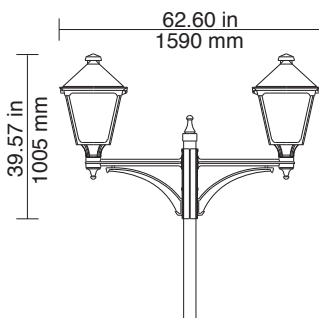

Combine your project with other similar designs in different sizes.

I1
EPA: 1.61 sq. ft.
Weight: 19.84 lbs.

- Boulevard
- Avenue
- Classic
- Torino
- Village
- City

G1/A
EPA: 2.26 sq. ft.
Weight: 30.84 lbs.

G1/F
EPA: 2.26 sq. ft.
Weight: 30.84 lbs.

I1-G6/F
EPA: 2.15 sq. ft.
Weight: 34.05 lbs.

G6/A
EPA: 2.15 sq. ft.
Weight: 31.84 lbs.

G6/F
EPA: 2.15 sq. ft.
Weight: 31.84 lbs.

I2-G1/A
EPA: 4.52 sq. ft.
Weight: 57.68 lbs.

I2-G6/F
EPA: 4.30 sq. ft.
Weight: 61.68 lbs.

I2-G6/A
EPA: 4.30 sq. ft.
Weight: 61.68 lbs.

Tenerife

MOUNTING - TENERIFE

G1/A	Ascending from G1 Arm
G1/F	Falling from G1 Arm
G6/A	Ascending from G6 Arm
G6/F	Falling from G6 Arm
I1	Single Post Mount, Post Top
I1-G6/F	Single Post Mount, Falling from G6 Arm
I2-G1/A	Twin Post Mount, Ascending from G1 Arm
I2-G1/F	Twin Post Mount, Falling from G1 Arm
I2-G6/A	Twin Post Mount, Ascending from G6 Arm
I2-G6/F	Twin Post Mount, Falling from G6 Arm