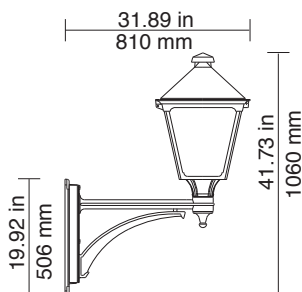

A413.2 aluminum alloy is used for strength, resistance to corrosion and reduced weight. Seven stage chromate surface treatment provides a permanent bond between metal and UV resistant polyester coating. 304, 316 stainless steel hardware Meets or exceeds UL 1598 for wet location. Call Barbican Architectural Products for details.

Combine your project with other similar designs in different sizes.

I1
EPA: 1.61 sq. ft.
Weight: 19.84 lbs.

- Boulevard
- Avenue
- Classic
- Torino
- Village
- City

G1/A
EPA: 2.26 sq. ft.
Weight: 30.84 lbs.

G1/F
EPA: 2.26 sq. ft.
Weight: 30.84 lbs.

I1-G6/F
EPA: 2.15 sq. ft.
Weight: 34.05 lbs.

G6/A
EPA: 2.15 sq. ft.
Weight: 31.84 lbs.

G6/F
EPA: 2.15 sq. ft.
Weight: 31.84 lbs.

I2-G1/A
EPA: 4.52 sq. ft.
Weight: 57.68 lbs.

I2-G6/F
EPA: 4.30 sq. ft.
Weight: 61.68 lbs.

I2-G6/A
EPA: 4.30 sq. ft.
Weight: 61.68 lbs.

Tenerife

MOUNTING - TENERIFE

G1/A	Ascending from G1 Arm
G1/F	Falling from G1 Arm
G6/A	Ascending from G6 Arm
G6/F	Falling from G6 Arm
I1	Single Post Mount, Post Top
I1-G6/F	Single Post Mount, Falling from G6 Arm
I2-G1/A	Twin Post Mount, Ascending from G1 Arm
I2-G1/F	Twin Post Mount, Falling from G1 Arm
I2-G6/A	Twin Post Mount, Ascending from G6 Arm
I2-G6/F	Twin Post Mount, Falling from G6 Arm