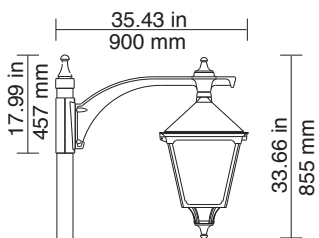

Combine your project with other similar designs in different sizes.

I1
EPA: 1.61 sq. ft.
Weight: 19.84 lbs.

- Boulevard
- Avenue
- Classic
- Torino
- Village
- City

G1/A
EPA: 2.26 sq. ft.
Weight: 30.84 lbs.

G1/F
EPA: 2.26 sq. ft.
Weight: 30.84 lbs.

I1-G6/F
EPA: 2.15 sq. ft.
Weight: 34.05 lbs.

G6/A
EPA: 2.15 sq. ft.
Weight: 31.84 lbs.

G6/F
EPA: 2.15 sq. ft.
Weight: 31.84 lbs.

I2-G1/A
EPA: 4.52 sq. ft.
Weight: 57.68 lbs.

I2-G6/F
EPA: 4.30 sq. ft.
Weight: 61.68 lbs.

I2-G6/A
EPA: 4.30 sq. ft.
Weight: 61.68 lbs.

Tenerife

MOUNTING - TENERIFE

G1/A	Ascending from G1 Arm
G1/F	Falling from G1 Arm
G6/A	Ascending from G6 Arm
G6/F	Falling from G6 Arm
I1	Single Post Mount, Post Top
I1-G6/F	Single Post Mount, Falling from G6 Arm
I2-G1/A	Twin Post Mount, Ascending from G1 Arm
I2-G1/F	Twin Post Mount, Falling from G1 Arm
I2-G6/A	Twin Post Mount, Ascending from G6 Arm
I2-G6/F	Twin Post Mount, Falling from G6 Arm