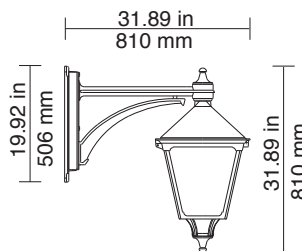

Combine your project with other similar designs in different sizes.

I1
EPA: 1.61 sq. ft.
Weight: 19.84 lbs.

- Boulevard
- Avenue
- Classic
- Torino
- Village
- City

G1/A
EPA: 2.26 sq. ft.
Weight: 30.84 lbs.

G1/F
EPA: 2.26 sq. ft.
Weight: 30.84 lbs.

I1-G6/F
EPA: 2.15 sq. ft.
Weight: 34.05 lbs.

G6/A
EPA: 2.15 sq. ft.
Weight: 31.84 lbs.

G6/F
EPA: 2.15 sq. ft.
Weight: 31.84 lbs.

I2-G1/A
EPA: 4.52 sq. ft.
Weight: 57.68 lbs.

I2-G6/F
EPA: 4.30 sq. ft.
Weight: 61.68 lbs.

I2-G6/A
EPA: 4.30 sq. ft.
Weight: 61.68 lbs.

Tenerife

MOUNTING - TENERIFE

G1/A	Ascending from G1 Arm
G1/F	Falling from G1 Arm
G6/A	Ascending from G6 Arm
G6/F	Falling from G6 Arm
I1	Single Post Mount, Post Top
I1-G6/F	Single Post Mount, Falling from G6 Arm
I2-G1/A	Twin Post Mount, Ascending from G1 Arm
I2-G1/F	Twin Post Mount, Falling from G1 Arm
I2-G6/A	Twin Post Mount, Ascending from G6 Arm
I2-G6/F	Twin Post Mount, Falling from G6 Arm