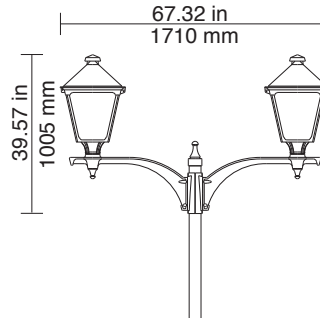

Combine your project with other similar designs in different sizes.

I1
EPA: 1.61 sq. ft.
Weight: 19.84 lbs.

- Boulevard
- Avenue
- Classic
- Torino
- Village
- City

G1/A
EPA: 2.26 sq. ft.
Weight: 30.84 lbs.

G1/F
EPA: 2.26 sq. ft.
Weight: 30.84 lbs.

I1-G6/F
EPA: 2.15 sq. ft.
Weight: 34.05 lbs.

G6/A
EPA: 2.15 sq. ft.
Weight: 31.84 lbs.

G6/F
EPA: 2.15 sq. ft.
Weight: 31.84 lbs.

I2-G1/A
EPA: 4.52 sq. ft.
Weight: 57.68 lbs.

I2-G6/F
EPA: 4.30 sq. ft.
Weight: 61.68 lbs.

I2-G6/A
EPA: 4.30 sq. ft.
Weight: 61.68 lbs.

Tenerife

MOUNTING - TENERIFE

G1/A	Ascending from G1 Arm
G1/F	Falling from G1 Arm
G6/A	Ascending from G6 Arm
G6/F	Falling from G6 Arm
I1	Single Post Mount, Post Top
I1-G6/F	Single Post Mount, Falling from G6 Arm
I2-G1/A	Twin Post Mount, Ascending from G1 Arm
I2-G1/F	Twin Post Mount, Falling from G1 Arm
I2-G6/A	Twin Post Mount, Ascending from G6 Arm
I2-G6/F	Twin Post Mount, Falling from G6 Arm