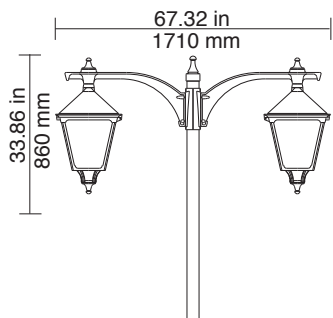

Combine your project with other similar designs in different sizes.

I1
EPA: 1.61 sq. ft.
Weight: 19.84 lbs.

- Boulevard
- Avenue
- Classic
- Torino
- Village
- City

G1/A
EPA: 2.26 sq. ft.
Weight: 30.84 lbs.

G1/F
EPA: 2.26 sq. ft.
Weight: 30.84 lbs.

I1-G6/F
EPA: 2.15 sq. ft.
Weight: 34.05 lbs.

G6/A
EPA: 2.15 sq. ft.
Weight: 31.84 lbs.

G6/F
EPA: 2.15 sq. ft.
Weight: 31.84 lbs.

I2-G1/A
EPA: 4.52 sq. ft.
Weight: 57.68 lbs.

I2-G6/F
EPA: 4.30 sq. ft.
Weight: 61.68 lbs.

I2-G6/A
EPA: 4.30 sq. ft.
Weight: 61.68 lbs.

Tenerife

MOUNTING - TENERIFE

G1/A	Ascending from G1 Arm
G1/F	Falling from G1 Arm
G6/A	Ascending from G6 Arm
G6/F	Falling from G6 Arm
I1	Single Post Mount, Post Top
I1-G6/F	Single Post Mount, Falling from G6 Arm
I2-G1/A	Twin Post Mount, Ascending from G1 Arm
I2-G1/F	Twin Post Mount, Falling from G1 Arm
I2-G6/A	Twin Post Mount, Ascending from G6 Arm
I2-G6/F	Twin Post Mount, Falling from G6 Arm