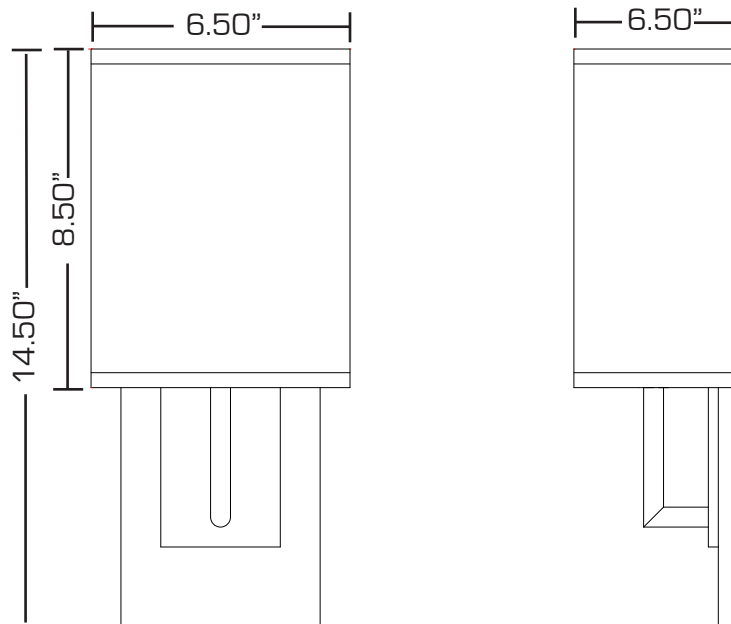

DIMENSIONS

Width: 6.50"
Height: 14.50"
Depth: 6.50"

HOUSING

- Steel

DIFFUSER

Standard:

- Ivory fabric shades

Custom:

60W candelabra base

Compact Fluorescent

13W
26W

OTHER OPTIONS

- Dimming ballast DB

PHOTOMETRICS

Please refer to

www.barbican.ca

SPECIFY CHART

Order Example:

15-004/6.5x14.5x6.5/26CF/120/W

Not exactly what you are looking for? Please contact us with your custom requirements.