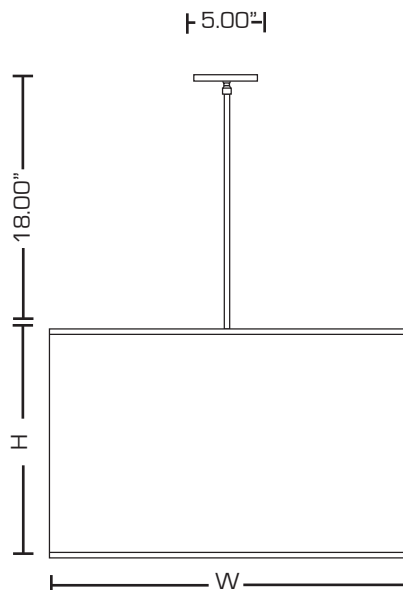

Height: 12"/14"/16"/18"

Width: 22"/24"/26"/28"

HOUSING

- Steel

DIFFUSER

Standard:

- Ivory fabric with opal acrylic bottom

Custom:

- Color match

MOUNTINGS

- Stem 18" standard
*advise stem length at time of quotation.

VOLTAGES

- 120
- 208
- 240
- 277
- 347

SOURCES

- **Electronic Ballasts** are used in all fixtures as standard where available

Incandescent 60W

Compact Fluorescent 4 x 13W

4 x 26W

4 x 32W

4 x 42W

PHOTOMETRICS

Please refer to

www.barbican.ca

OTHER OPTIONS

- Clear acrylic top cover

SPECIFY CHART

Order Example:

07-014/19x5/26CF/120/W

Shown above: Ivory shade and opal acrylic bottom lens.

Width (W)	Height (H)
22"	12"
24"	14"
26"	16"
28"	18"

Not exactly what you are looking for? Please contact us with your custom requirements.