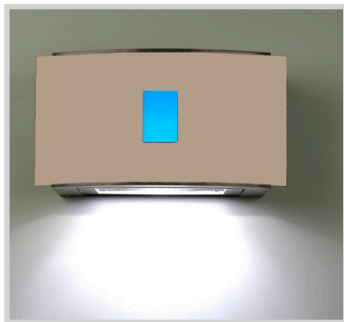

DIMENSIONS

Width: 8.50"
Height: 15.00"
Depth: 8.50"

HOUSING

- Aluminum

DIFFUSER

Standard:

- CTG - Clear Tempered Glass

Custom:

- CUST - Custom, front decorative standard blue custom art glass

FINISH

Standard Polyester Powder Coat:

1. WHT - Painted White
2. Premium: (additional charges apply)
3. RAL - RAL Color, select from Barbican RAL chart
   - PF - Plated finishes, see finish chart
4. Custom: (additional charges apply)
5. CUST - Custom, Color Match

MOUNTINGS

- WM - Wall Mount

VOLTAGES

- 120
- 277

SOURCES

Electronic Ballasts are used in all fixtures as standard where available

MH - Metal Halide	39W
	70W
	100W
	150W
CF - Compact Fluorescent	13W
	18W
	26W
	32W
	42W

PHOTOMETRICS

Please refer to www.barbican.ca

OTHER OPTIONS

- DB - Dimming ballasts, contact Barbican with manufacturer's model number for pricing and voltage options.
- BB - Battery back-up ballasts, please specify wattage and duration required.
- Front Diffuser, specify color. See art glass options.

SPECIFY CHART

Order Example:

12-010/15x8.5/39MH/277/AL/Wall/DB

Shown above: Two tone color