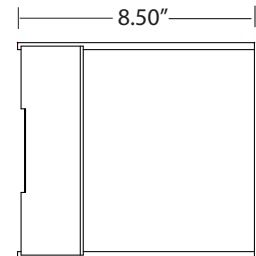

### DIMENSIONS

Width: 8.50"  
 Height: 15.00"  
 Depth: 8.50"

### SPECIFY CHART

Order Example:

12-010/15x8.5/39MH/277/AL/Wall/DB

Shown above: Two tone color

\*higher wattages may require larger box size.

Not exactly what you are looking for? Please contact us with your custom requirements.