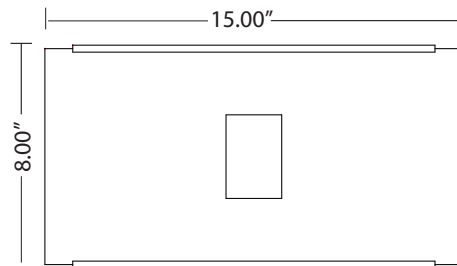

### DIMENSIONS

Width: 8.50"  
 Height: 15.00"  
 Depth: 8.50"

### SPECIFY CHART

Order Example:

12-010/15x8.5/39MH/277/AL/Wall/DB

Shown above: Two tone color

\*higher wattages may require larger box size.

Not exactly what you are looking for? Please contact us with your custom requirements.