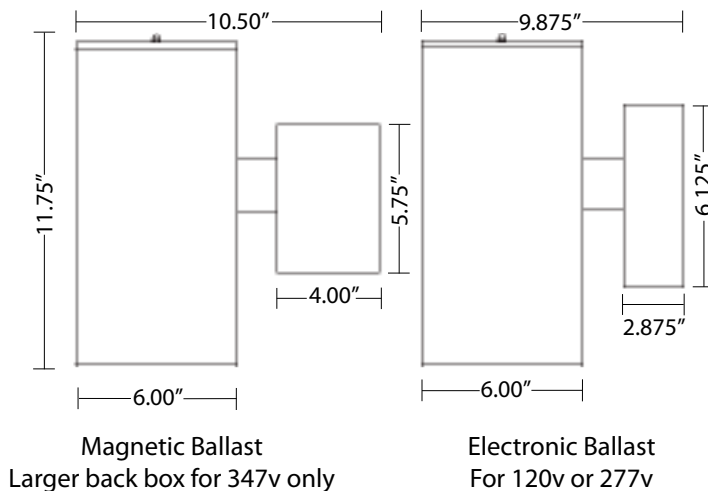

Not exactly what you are looking for? Please contact us with your custom requirements.