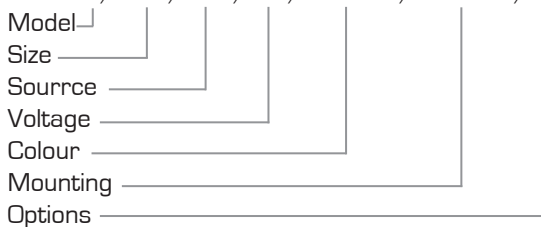

DIMENSIONS

Length: 5.00"

Height: 9.50"

Depth: 4.00"

HOUSING

- Steel

DIFFUSER

Standard:

- Opal Acrylic

Custom:

- Custom Acrylic
- Custom Art Glass

FINISH

Standard Polyester Powder Coat:

- Painted White
- **Premium:** (additional charges apply)
  - Select from Barbican RAL chart
  - Plated finishes, see finish chart
- **Custom:** (additional charges apply)
  - Color Match

MOUNTINGS

- Wall Mount

VOLTAGES

- 120
- 208
- 240
- 277
- 347

SOURCES

- **Electronic Ballasts** are used in all fixtures as standard where available

Compact Fluorescent	13W
	18W
	26W

PHOTOMETRICS

Please refer to

www.barbican.ca

OTHER OPTIONS

- **DB - Dimming ballasts**, contact Barbican with manufacturer's model number for pricing and voltage options.

SPECIFY CHART

Order Example:

07-009/9.5x5/18CF/120/RAL 7042/Wallmount/DB

Shown above: White glass diffuser with a brushed nickel finish.