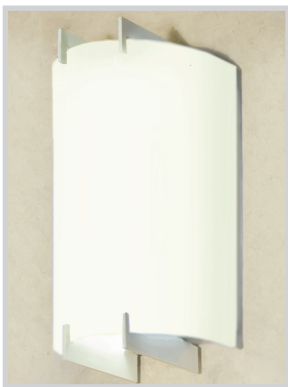

Shown with fused art glass and white painted trim.

DIMENSIONS

Length: 5.00"

Height: 9.50"

Depth: 4.00"

HOUSING

- Steel

DIFFUSER

Standard:

- Opal Acrylic

Custom:

- Custom Acrylic
- Custom Art Glass

FINISH

Standard Polyester Powder Coat:

- Painted White
- Premium:** (additional charges apply)
 - Select from Barbican RAL chart
 - Plated finishes, see finish chart
- Custom:** (additional charges apply)
 - Color Match

Please refer to

www.barbican.ca

OTHER OPTIONS

- **DB - Dimming ballasts**, contact Barbican with manufacturer's model number for pricing and voltage options.

SPECIFY CHART

Order Example:

07-009/9.5x5/18CF/120/RAL 7042/Wallmount/DB

Shown above: White glass diffuser with a brushed nickel finish.